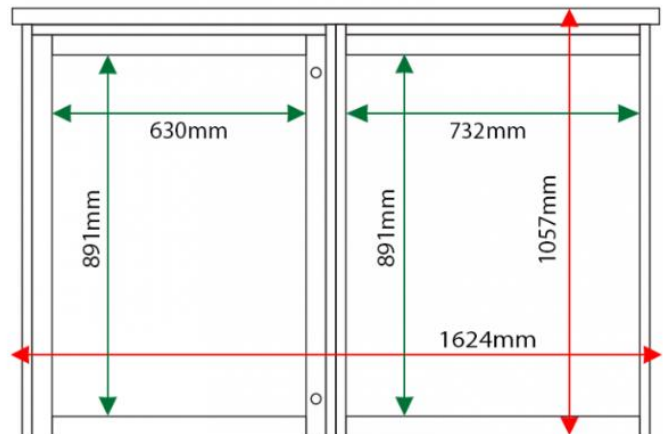

### Option 2

2-bay, 6 x A4 Man-made Timber noticeboard (Ref: PD6A4)

Both sides can be locked or one side could be locked and the other handle opening

With header and posts £1,424.09

[6 x A4 MmT 2-bay Lockable External Notice Board Landscape Format \(greenbarnes.co.uk\)](http://greenbarnes.co.uk)

##### DOWNLOADS

Lockable notice boards 75mm post fitting instructions

Size in mm (H x W) and Door Opening  
1050mm x 1800mm with Dual-doors

Colour  
Blue RAL 5010

SubTotal £1,233.00 GBP

Including posts = £1,233.00 inc VAT