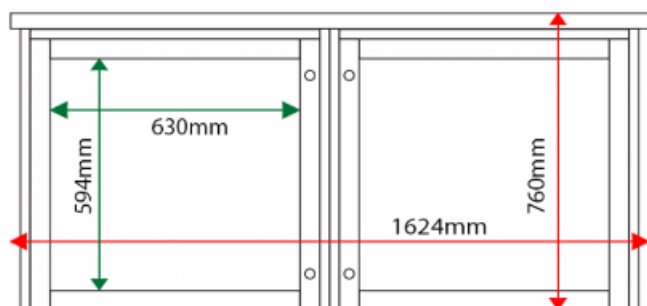

### Option 2

2-bay, 6 x A4 Man-made Timber noticeboard (Ref: PD6A4)

Both sides can be locked or one side could be locked and the other handle opening

With header and posts £1,424.09

[6 x A4 MmT 2-bay Lockable External Notice Board Landscape Format \(greenbarnes.co.uk\)](http://greenbarnes.co.uk)

##### DOWNLOADS

Lockable notice boards 75mm post fitting instructions

Size in mm (H x W) and Door Opening  
1050mm x 1800mm with Dual-doors

Colour  
Blue RAL 5010

SubTotal £1,233.00 GBP

Including posts = £1,233.00 inc VAT